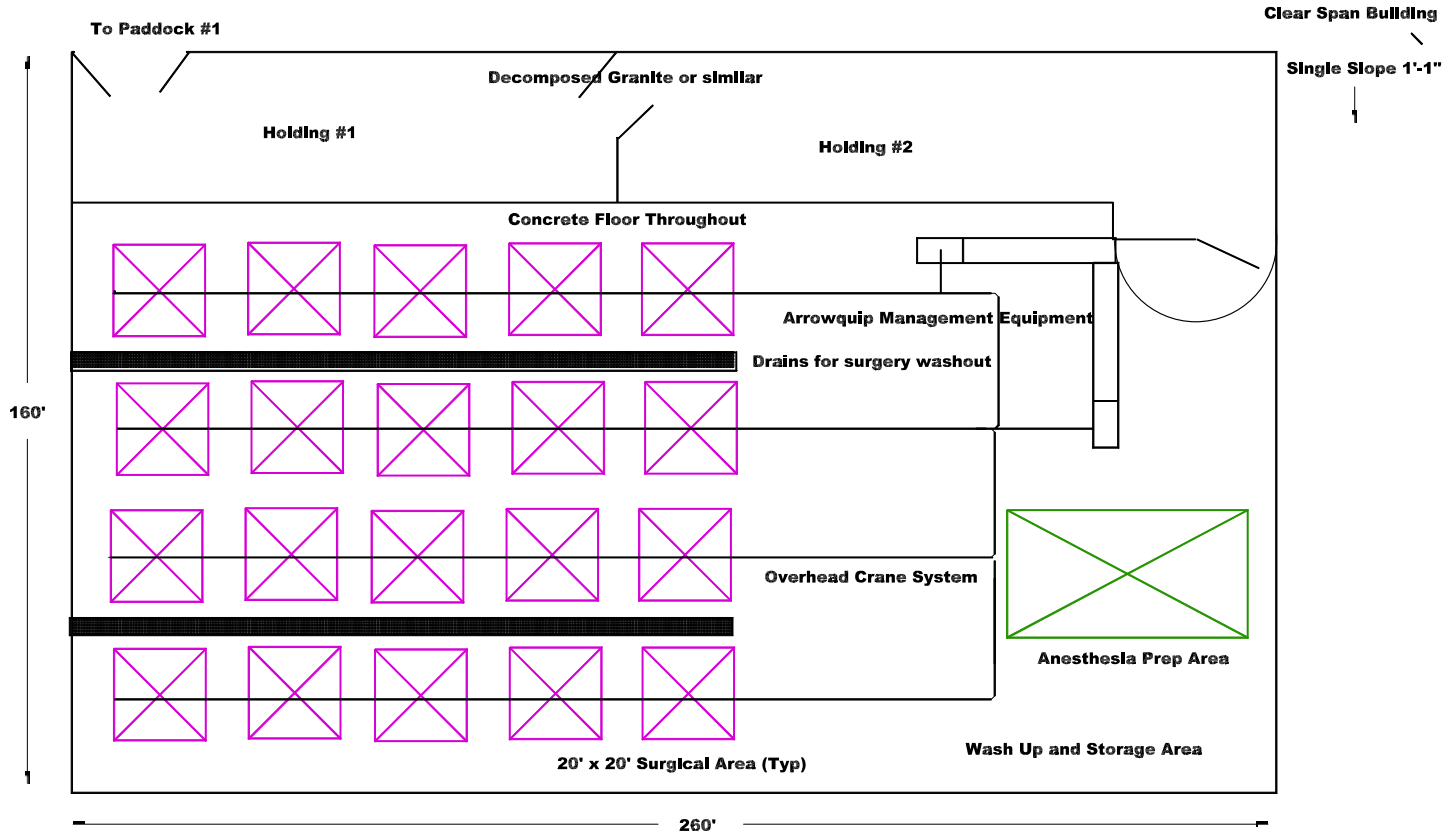

# Phase 2 Surgery Center

  
**N**  
**Peaceful Valley Donkey Rescue**  
**Castration Station**  
**Russell, Oklahoma**

Sheet 2  
Title  
Surgery Center  
  
DONKEY RESCUE

Drawings by MSM